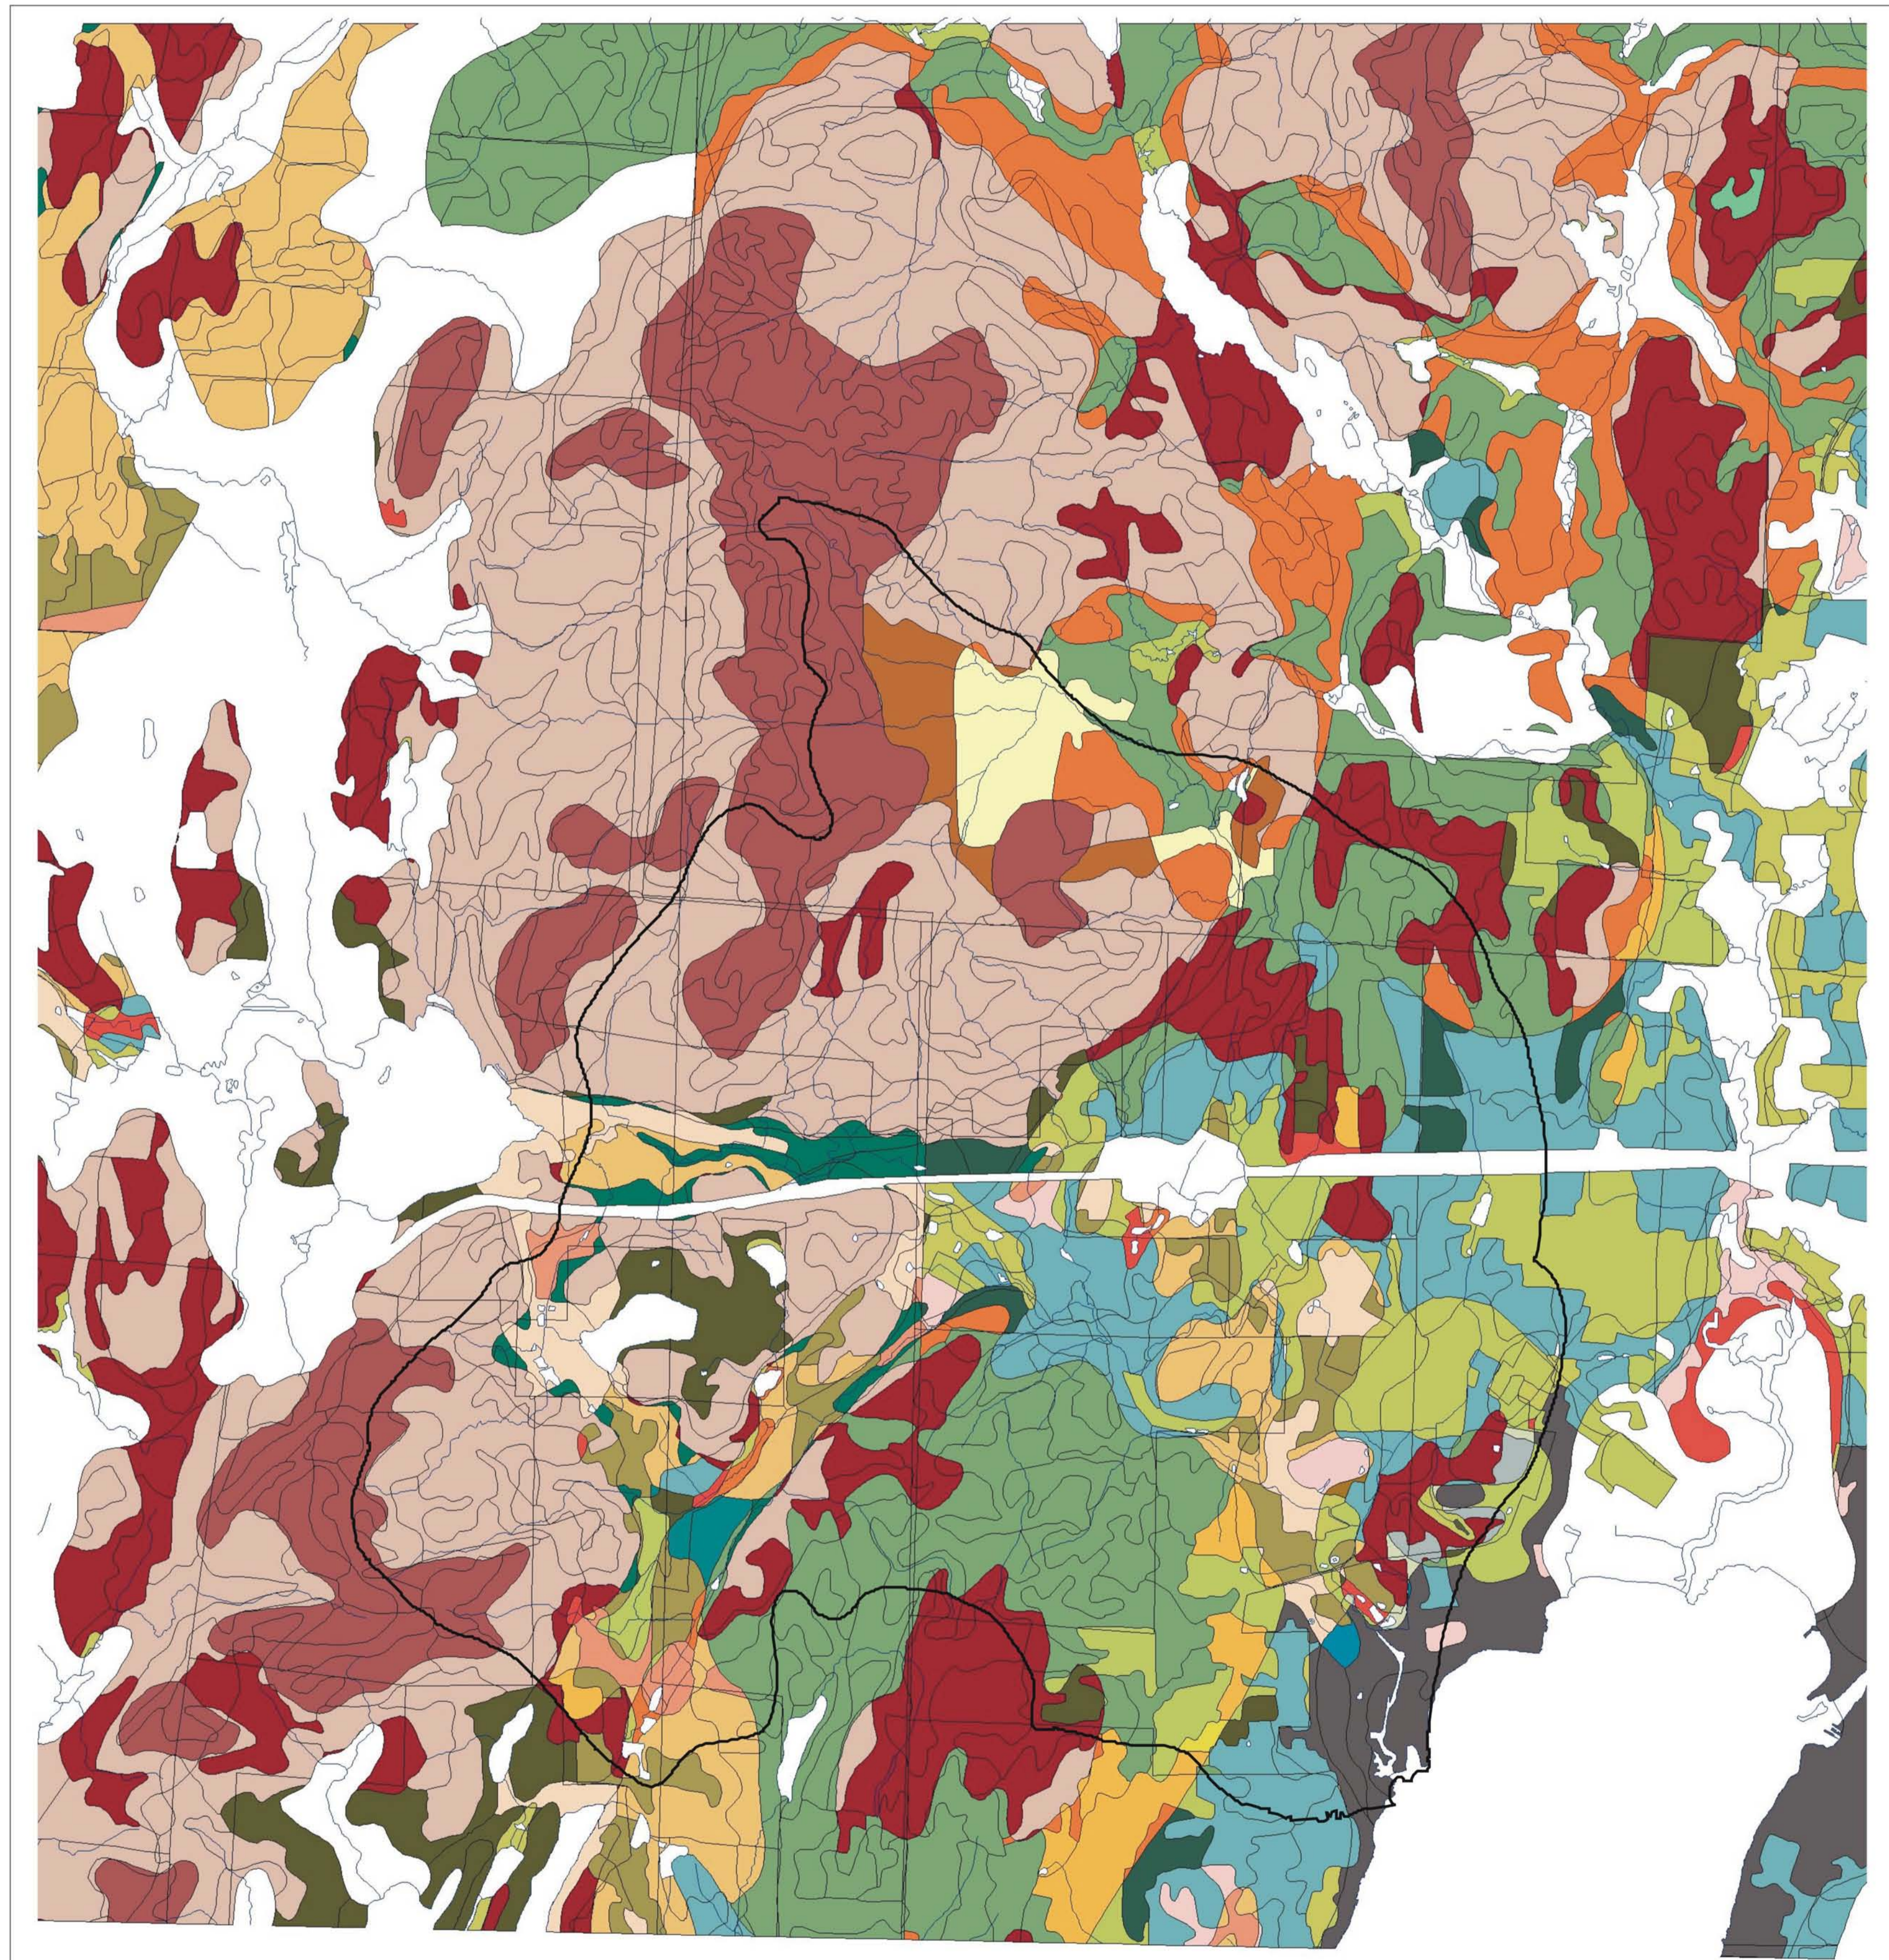

Numéros de courbe pour différentes combinaisons des sols et utilisation des sols

Légende

[Dark Red]	Roche mère
[Light Red]	CN 22
[Orange]	CN 25
[Yellow-Orange]	CN 39
[Light Green]	CN 40
[Green]	CN 41
[Dark Green]	CN 53
[Light Green]	CN 55
[Light Green]	CN 59
[Yellow]	CN 61
[Orange]	CN 63
[Light Green]	CN 65
[Light Green]	CN 69
[Blue-Gray]	CN 70
[Blue]	CN 73
[Light Green]	CN 74
[Dark Green]	CN 75
[Dark Red]	CN 77
[Yellow]	CN 78
[Light Green]	CN 79
[Red]	CN 80
[Light Green]	CN 81
[Light Green]	CN 82
[Light Green]	CN 83
[Dark Green]	CN 84
[Dark Green]	CN 86
[Dark Green]	CN 88
[Dark Green]	CN 89
[Light Green]	CN 90

1:20000