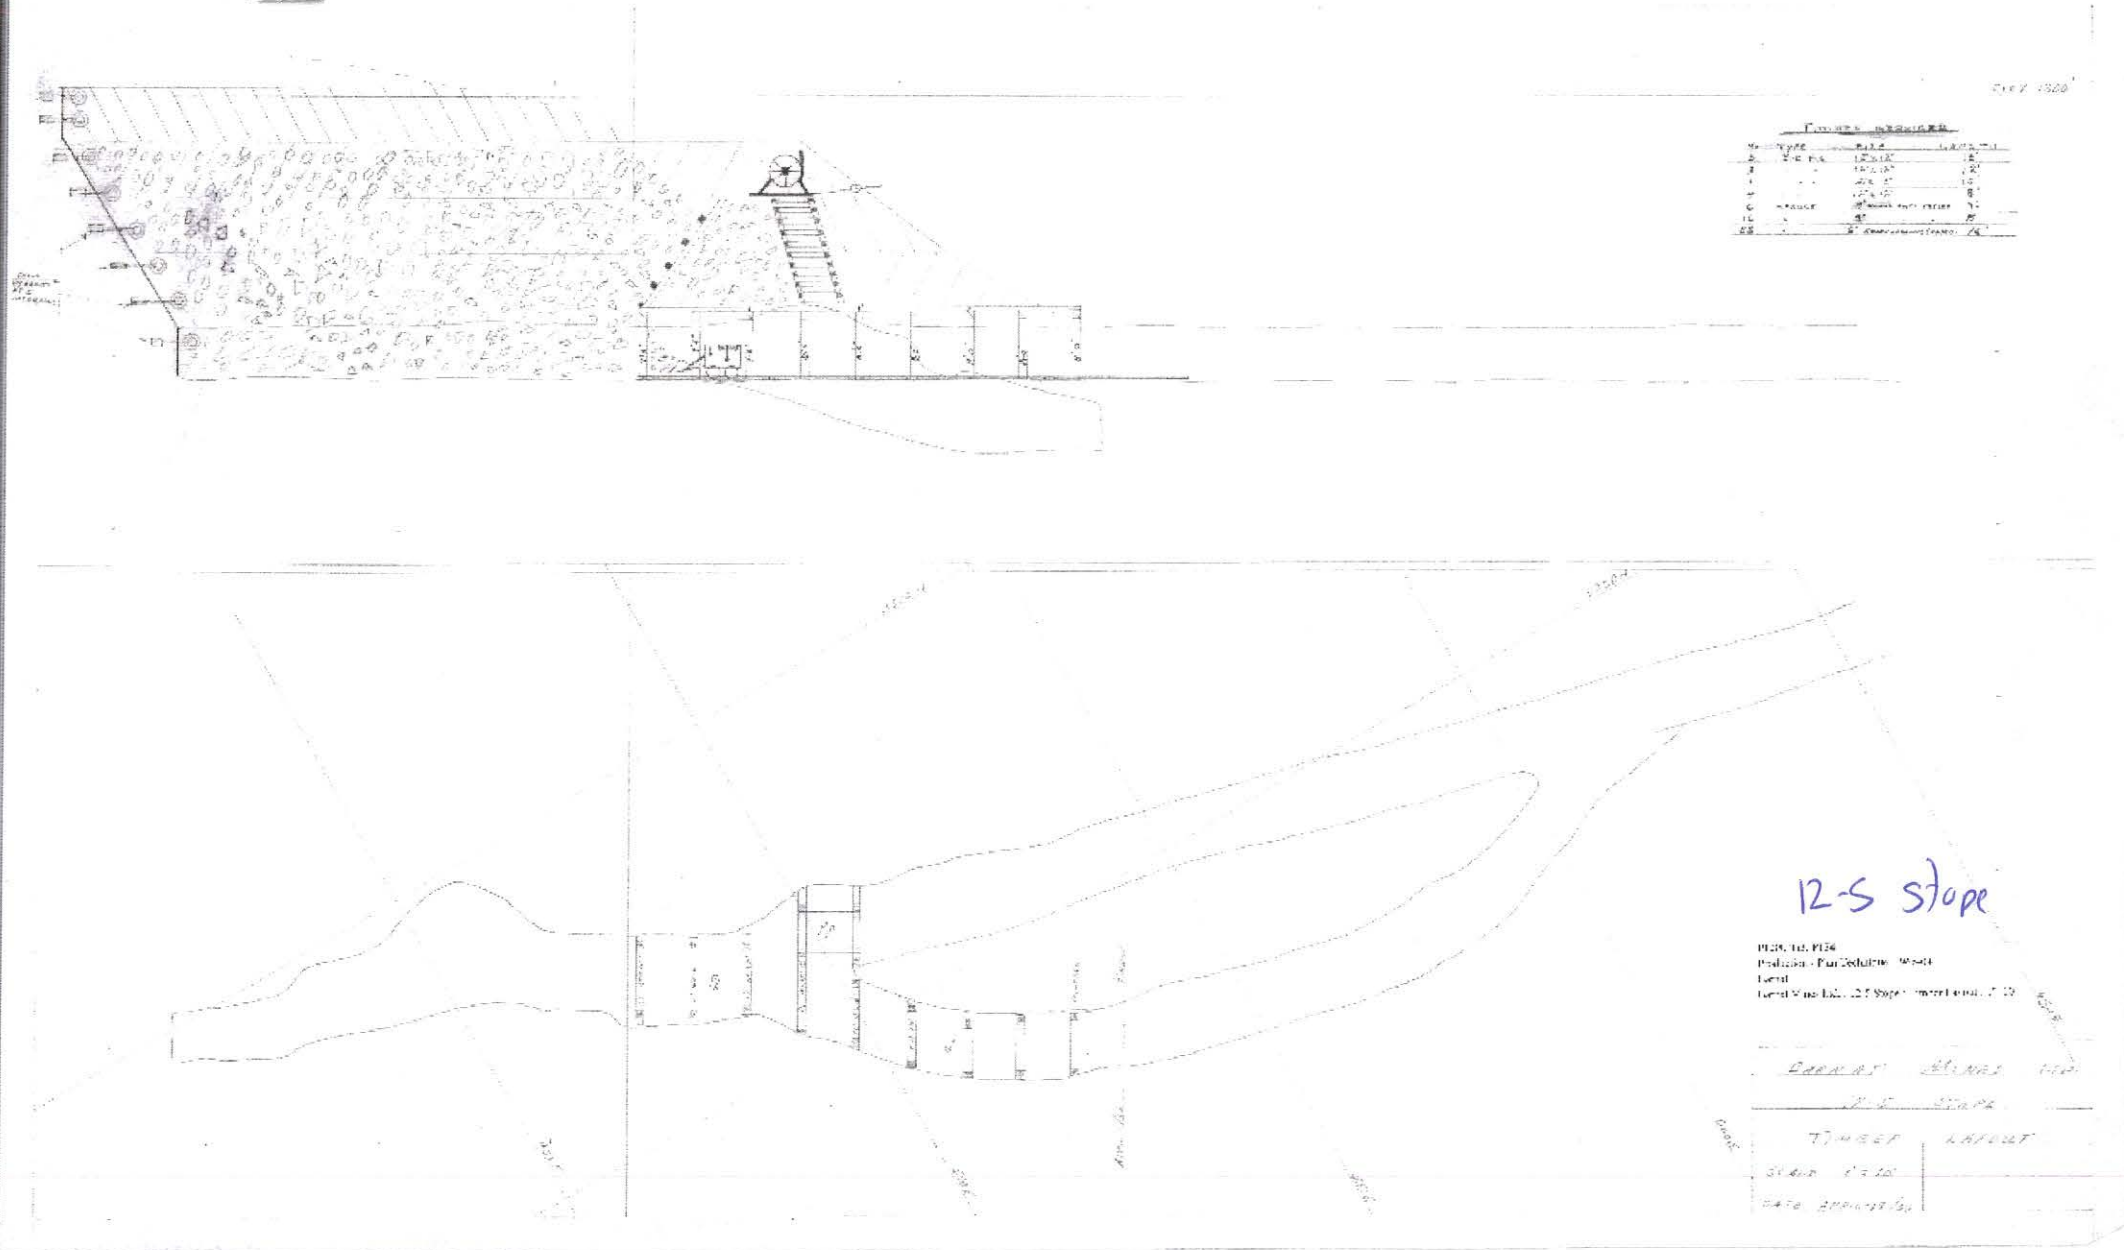

BARNAT MINES LIMITED
LONGITUDINAL PROJECTION
LOOKING NORTH
SCALE: 1" = 200'

Copier

BARRAJ MINES LTD.
 SCALE 1" = 20'
 DATE

Sheet # 168