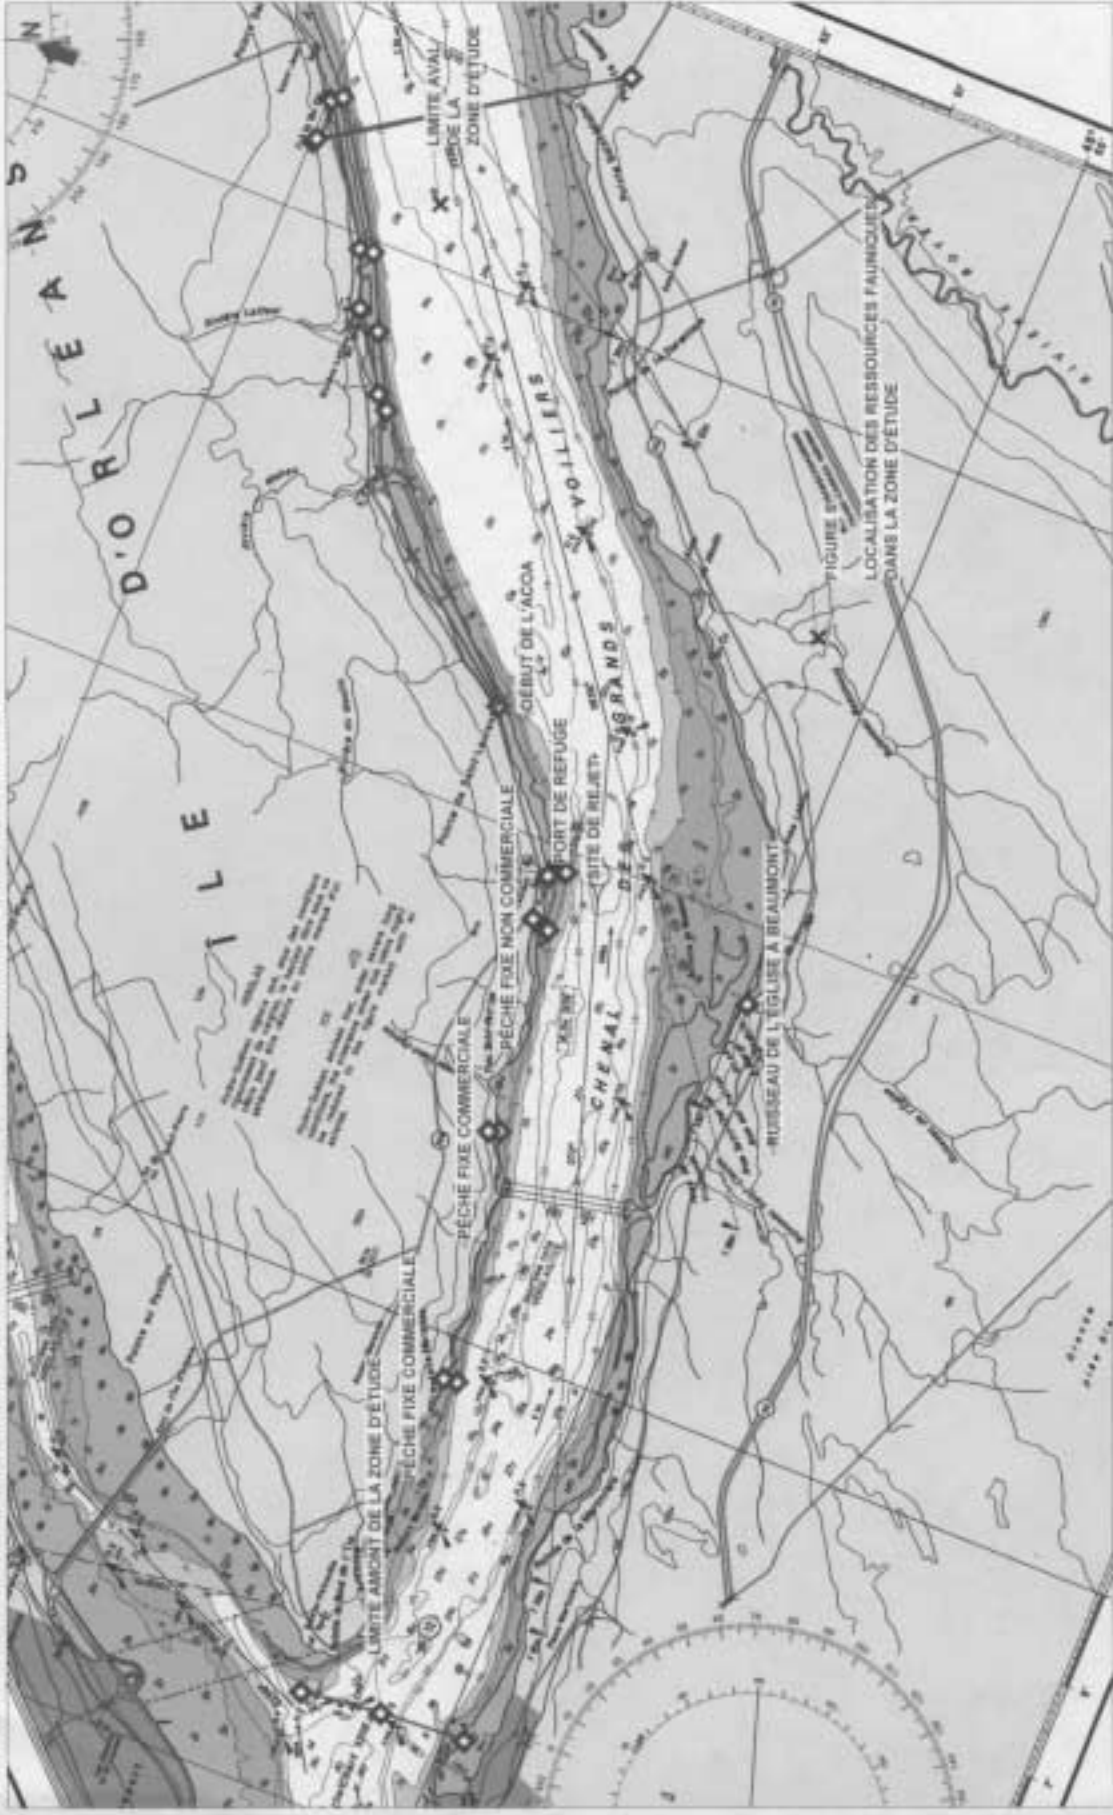

CONTINUATION A  
Chart 131702 (Nautical Data International) Depth Units: METRES Datum: NAD83 (North American Datum 1983)

DO NOT USE FOR NAVIGATION PURPOSES  
Printed by ChartView™ from Nobelltec Corporation (503) 579-1414

0 1 2 3  
Nautical Miles