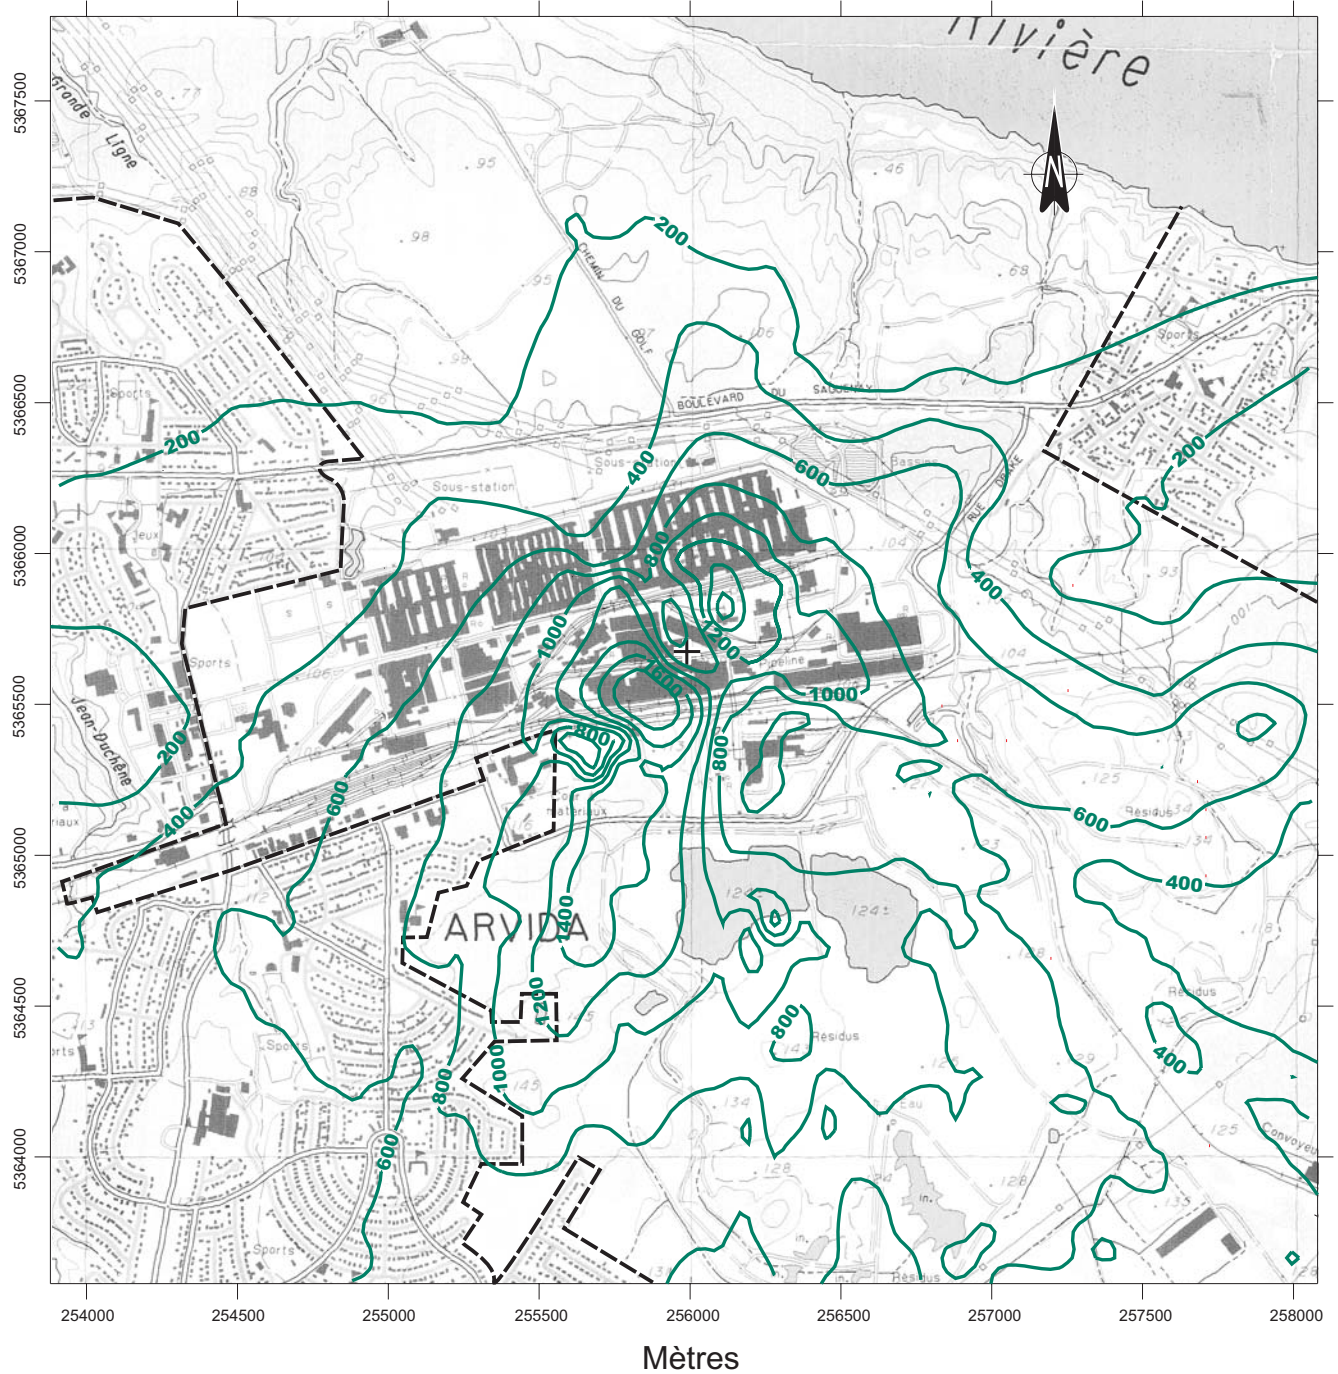

LÉGENDE :

- Courbes de concentrations ($\mu\text{g}/\text{m}^3$)
- Limite de propriété

ÉCHELLE 1 : 25 000

**CONCENTRATIONS MAXIMALES HORAIRES
AMMONIAC (NH_3) - DONNÉES DE JONQUIÈRE
ANNÉE 1999**

PROJET : 7953

DATE : Novembre 2001

FIGURE : C-3