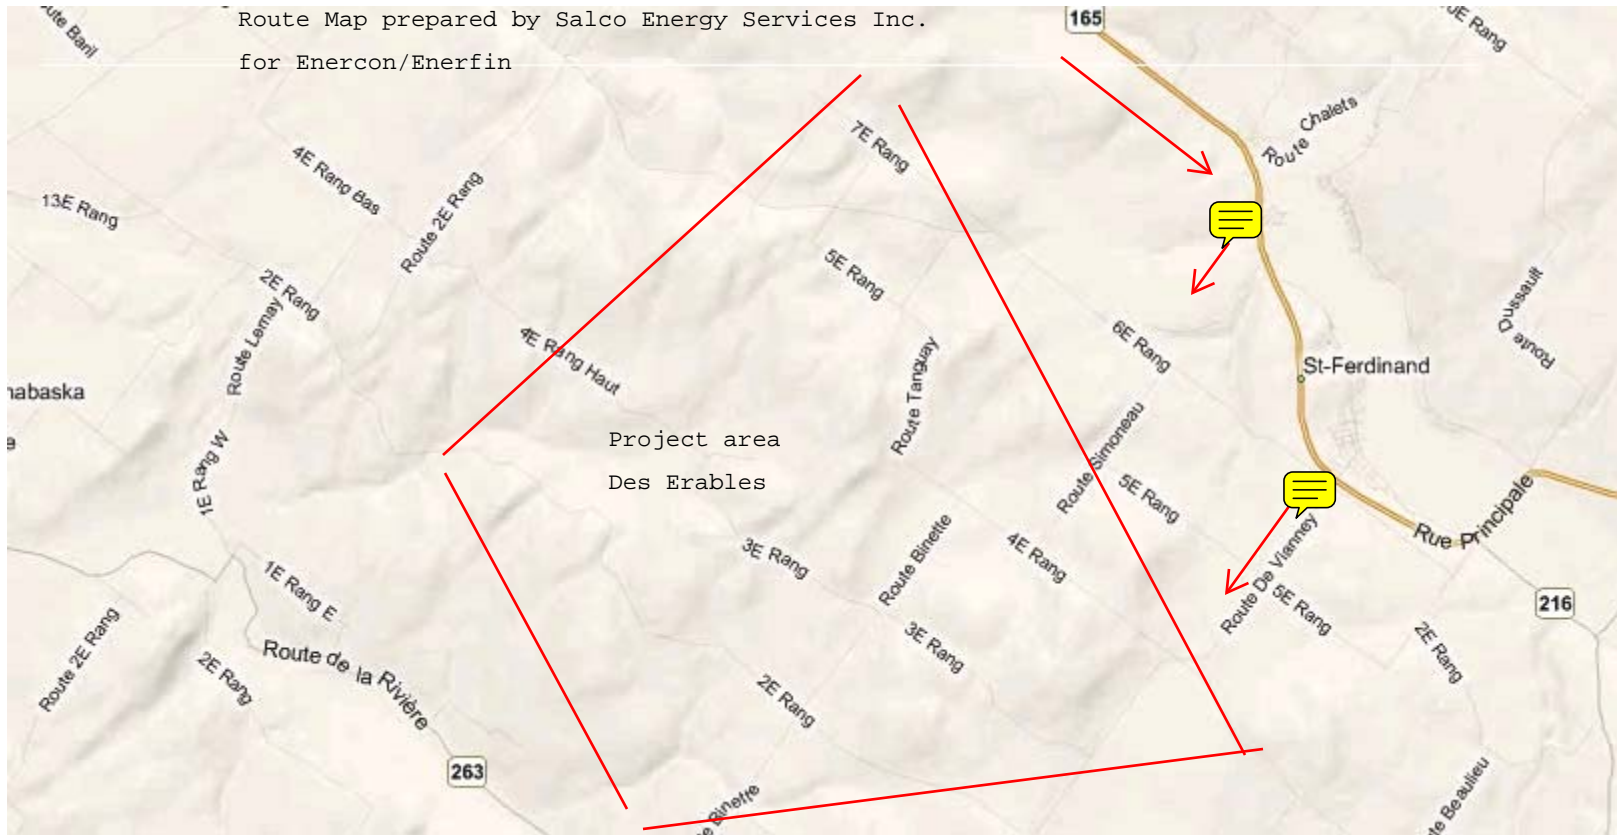

Vianney from Matane
Route map prepared by
Salco Energy Services Inc.
for Enercon / Enerfin

Route Map prepared by Salco Energy Services Inc.
for Enercon/Enerfin

Wind Project Des Erables / Enerfin
direction from Matane 195->132 0.->298->
Autoroute 20 0.->116->165