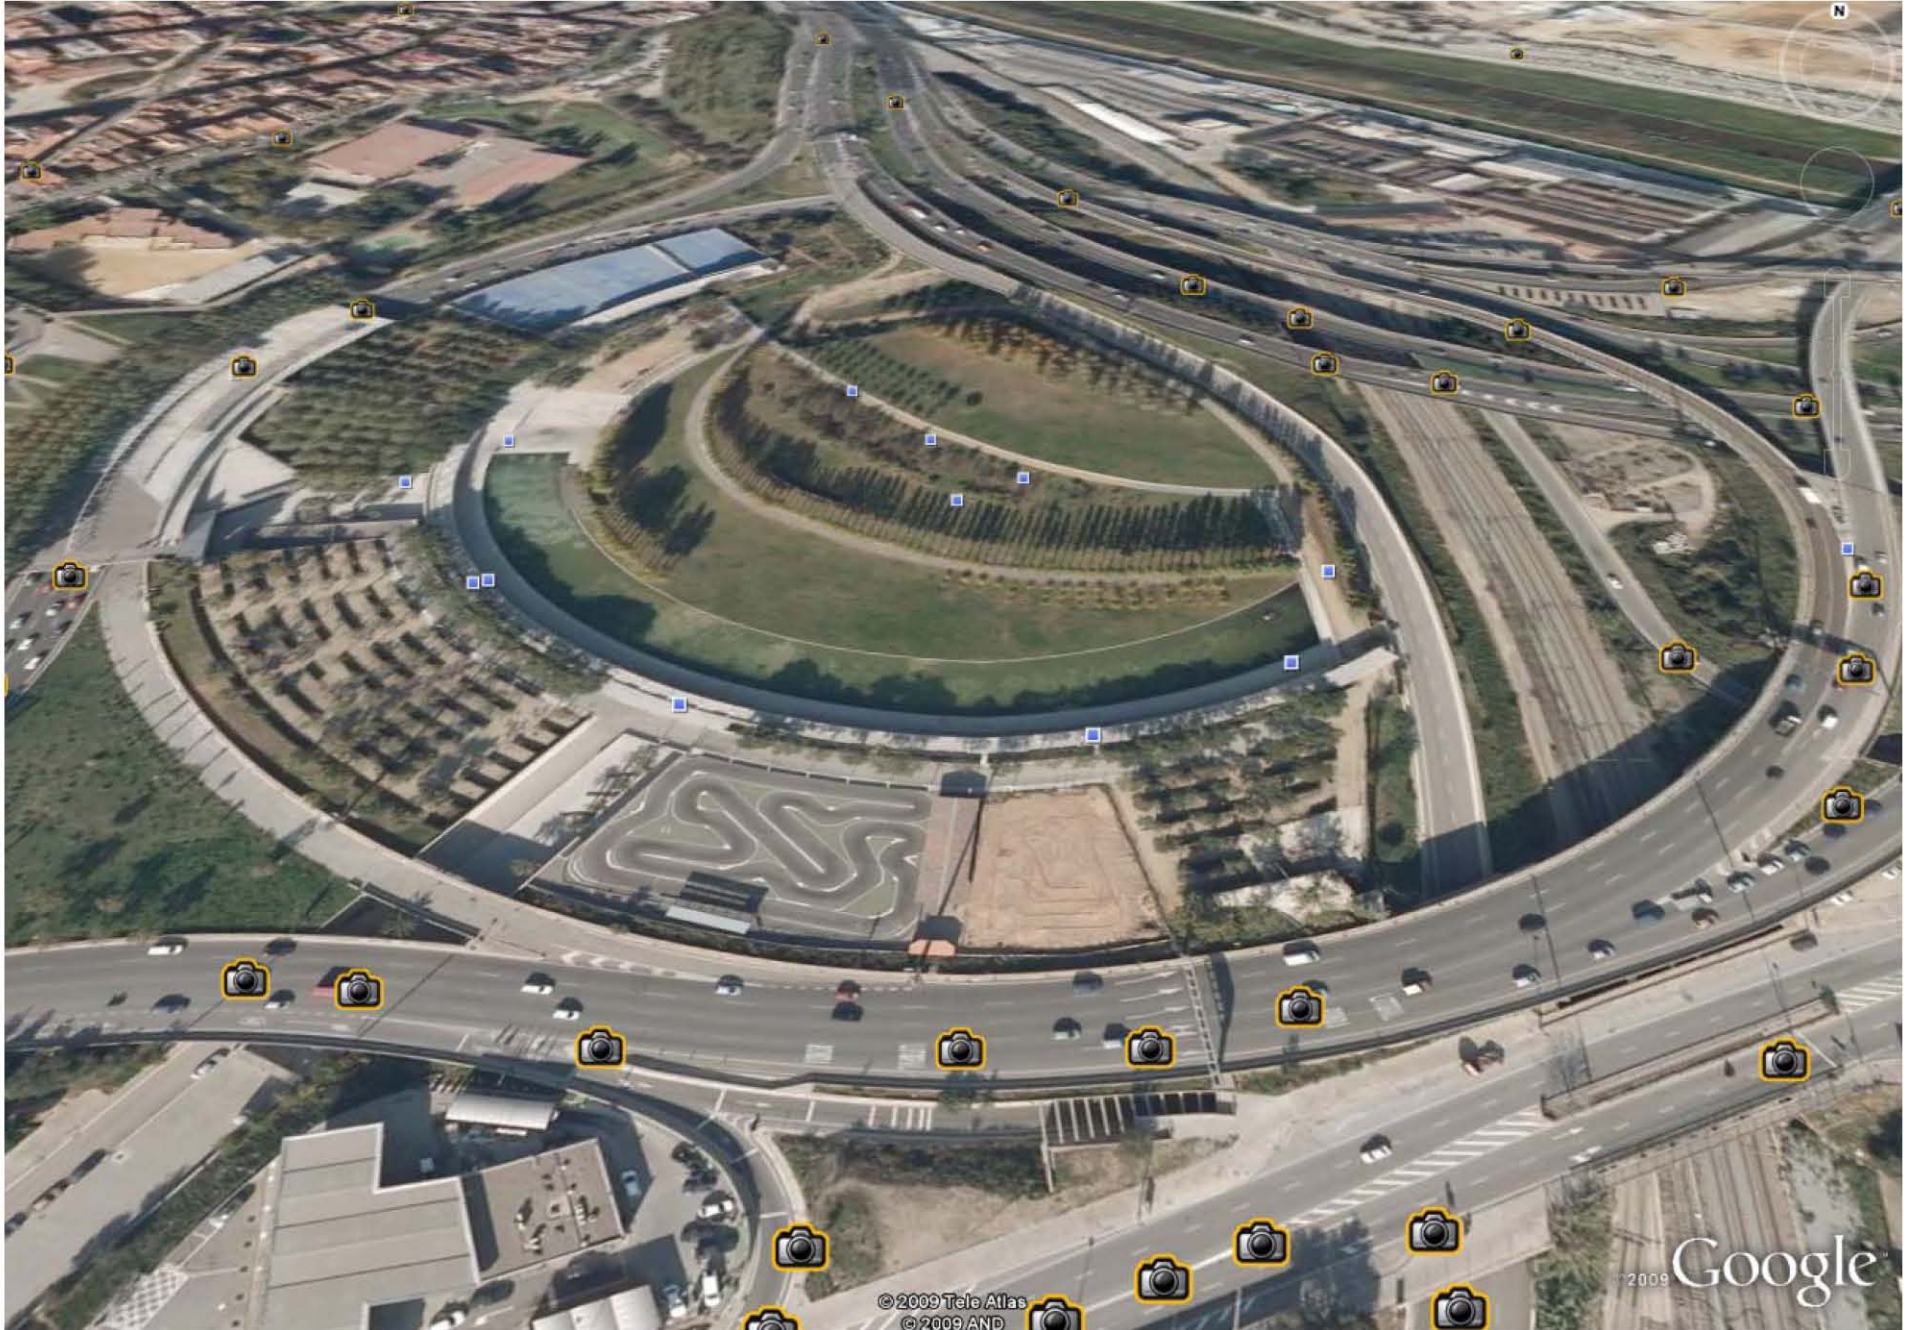

© 2009 Tele Atlas
© 2009 AND

2009 Google