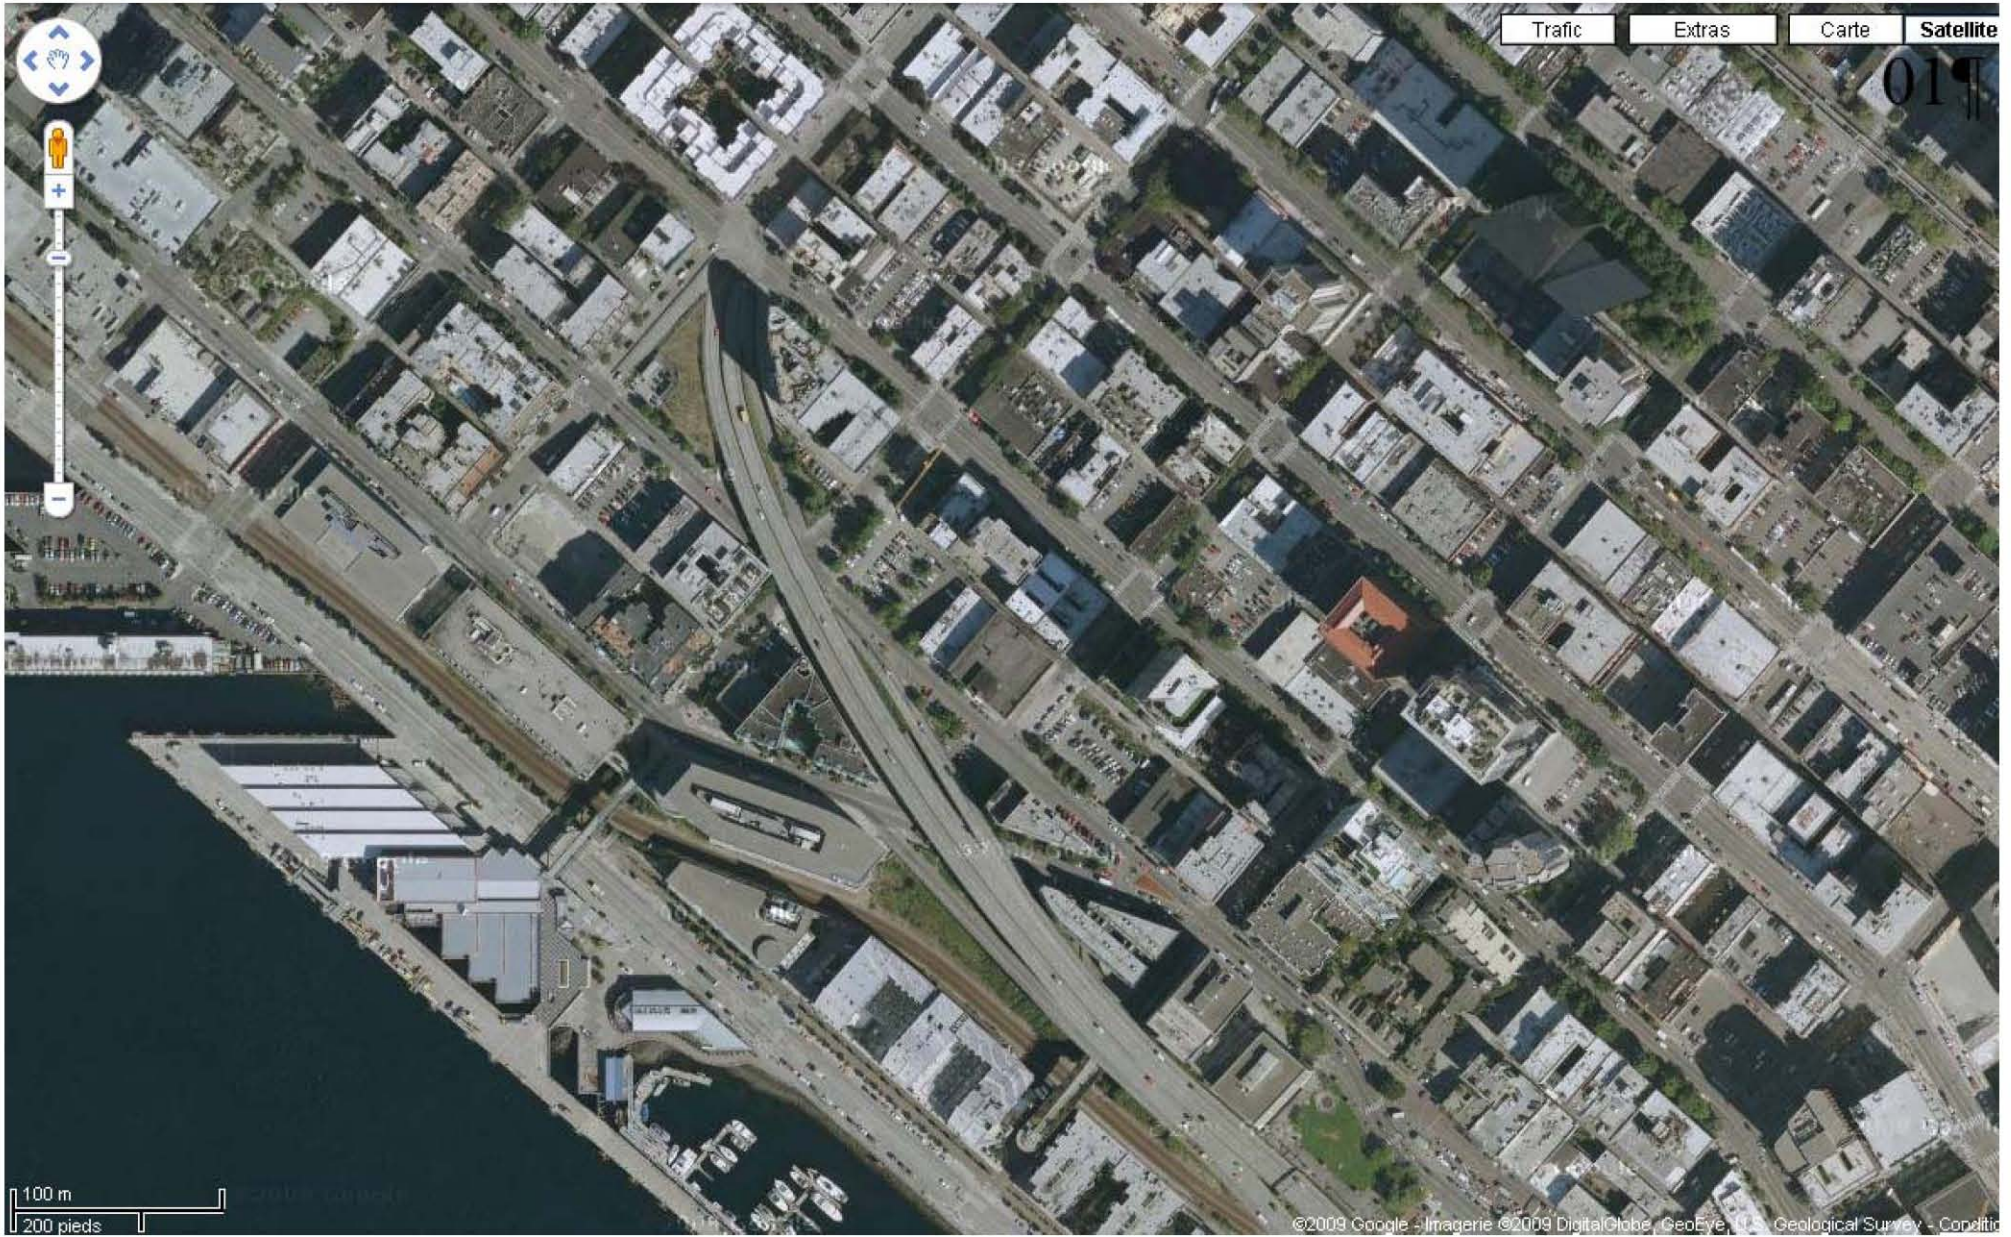

08

09

10

11

Seattle Alaskan Via

West Seattle Golf Course
Maple Wood Playfield
Greater Duwamish

Duwamish Waterway

Capitol Hill
Group Health Central Hospital

Seattle Central Community College

Swedish/First Hill Medical Center

Pioneer Square

Qwest Field

Safeco Field

Beacon Hill
North Beacon Hill

East Duwamish Greenbelt

South Seattle
VA Puget Sound Health

Trafic Extras Carte Satellite

019

100 m
200 pieds

©2009 Google - Imagerie ©2009 DigitalGlobe, GeoEye, USDA, Geological Survey - Conditions

Trafic

Extras

Carte

Satellite

100 m
200 pieds

Trafic Extras Carte Satellite