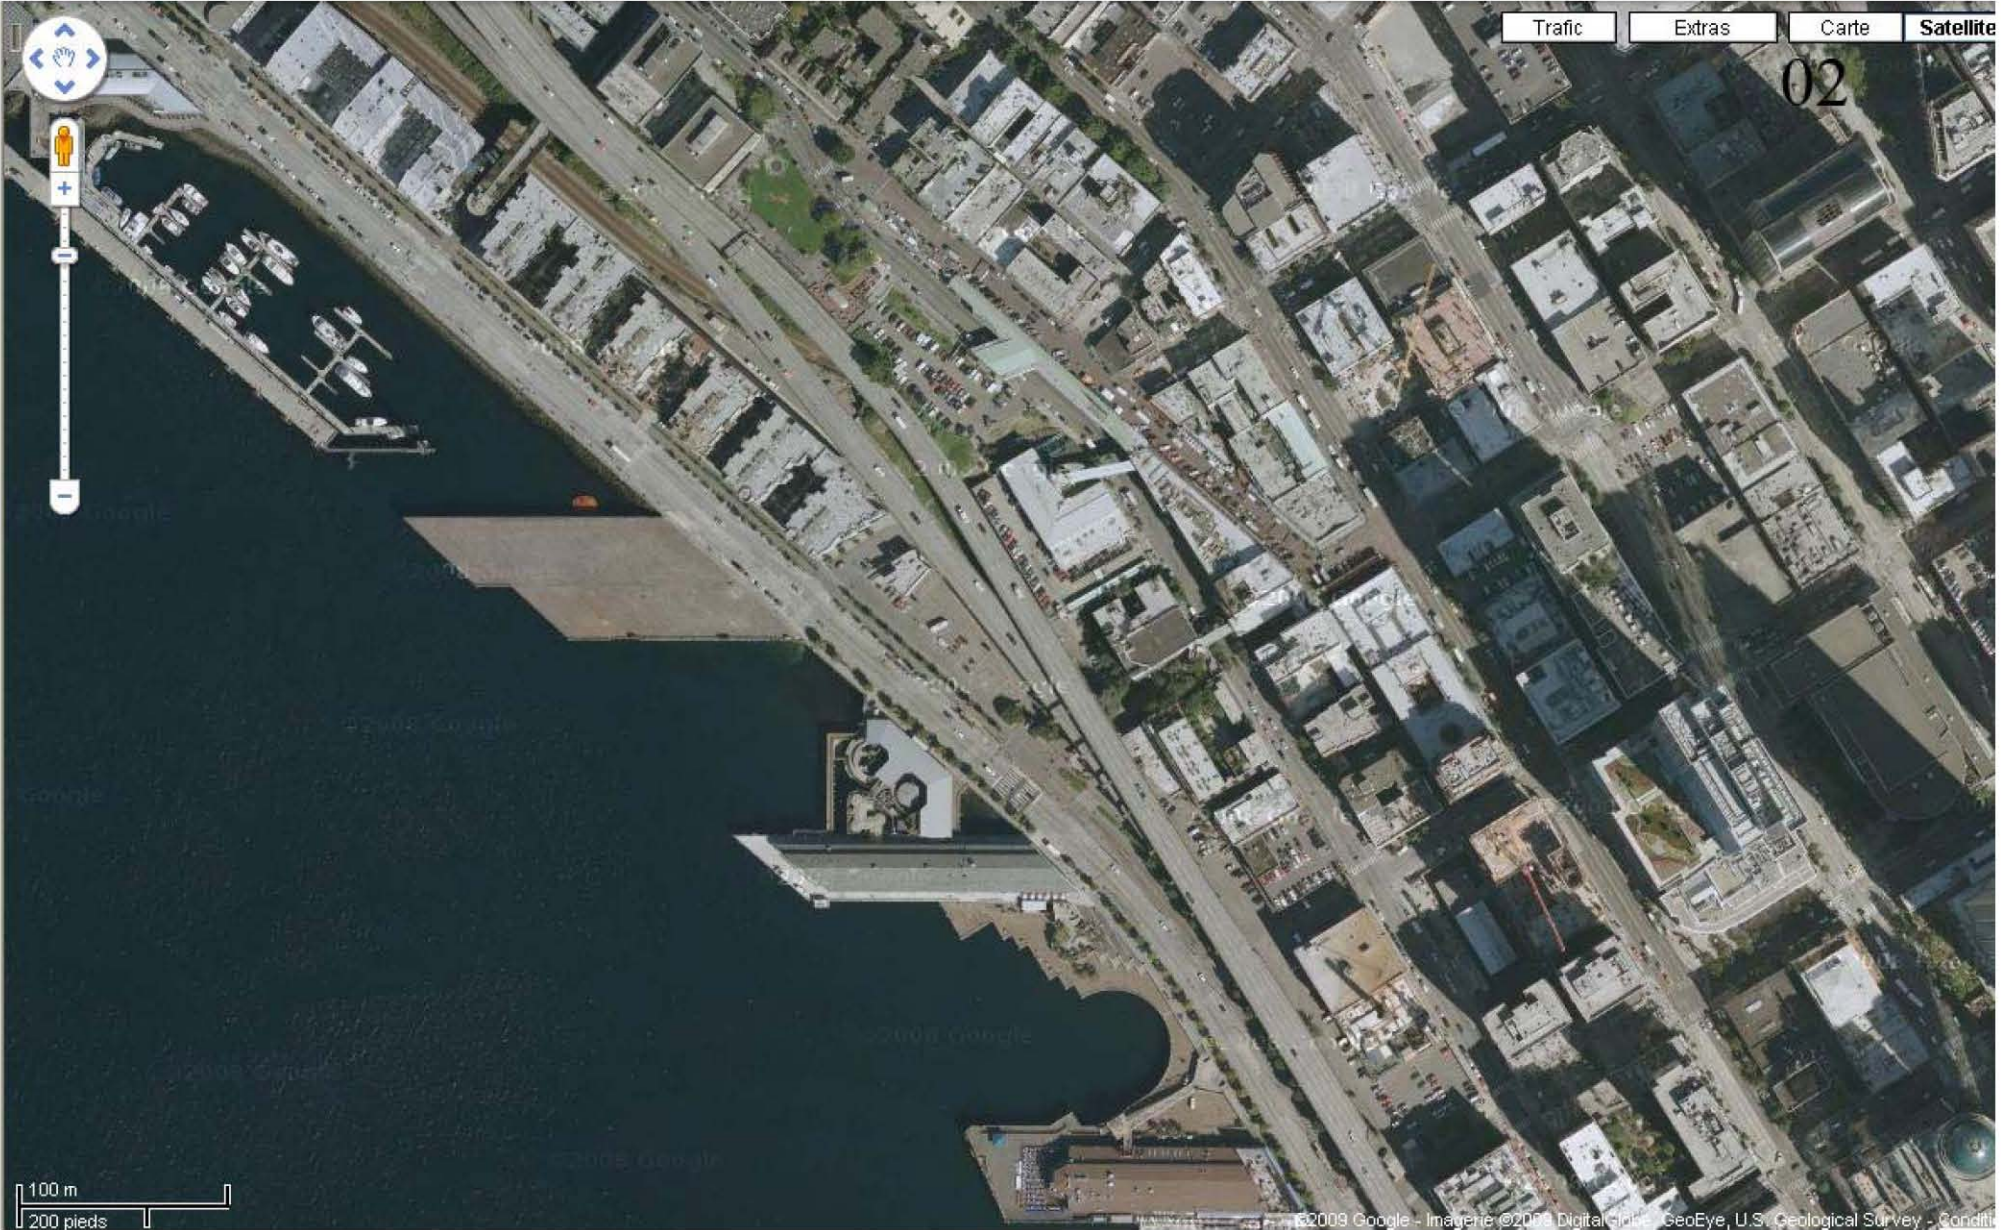

Seattle Central Community College

Swedish/First Hill Medical Center

Pioneer Square

Qwest Field

Safeco Field

Beacon Hill
North Beacon Hill

East Duwamish Greenbelt

South Seattle
VA Puget Sound Health

Trafic Extras Carte Satellite

019

100 m
200 pieds

©2009 Google - Imagerie ©2009 DigitalGlobe, GeoEye, USDA, Geological Survey - Conditions

Trafic

Extras

Carte

Satellite

100 m
200 pieds

Trafic Extras Carte Satellite